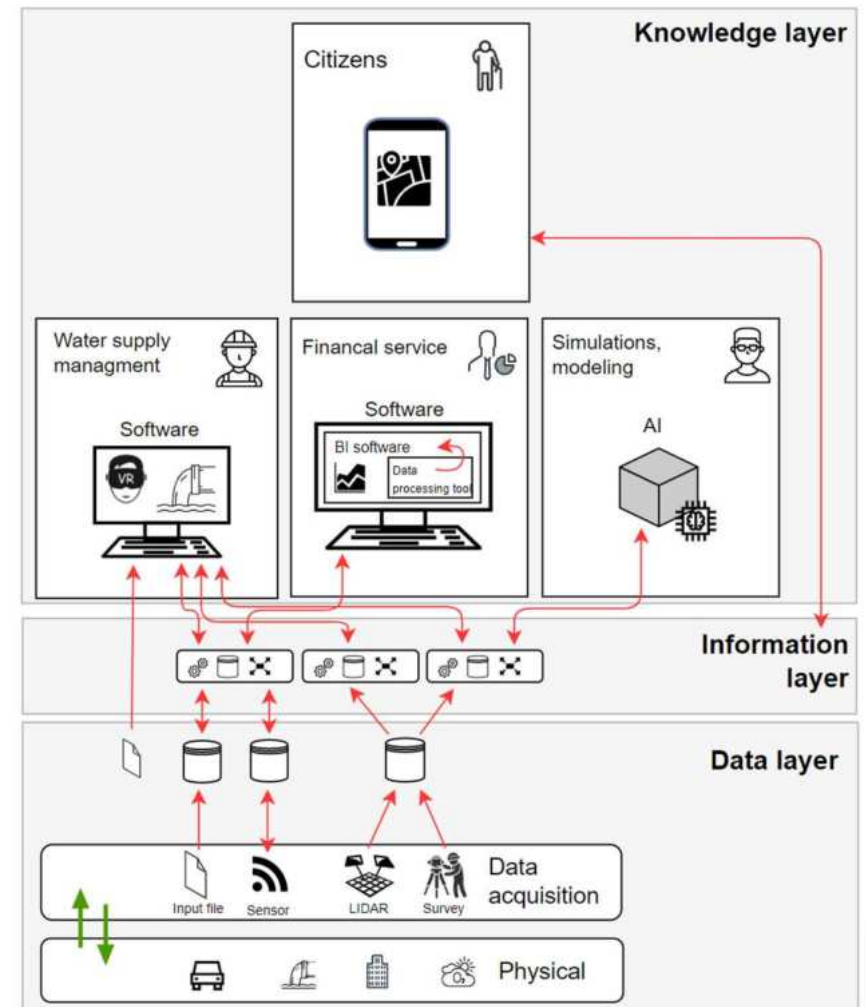

Challenges