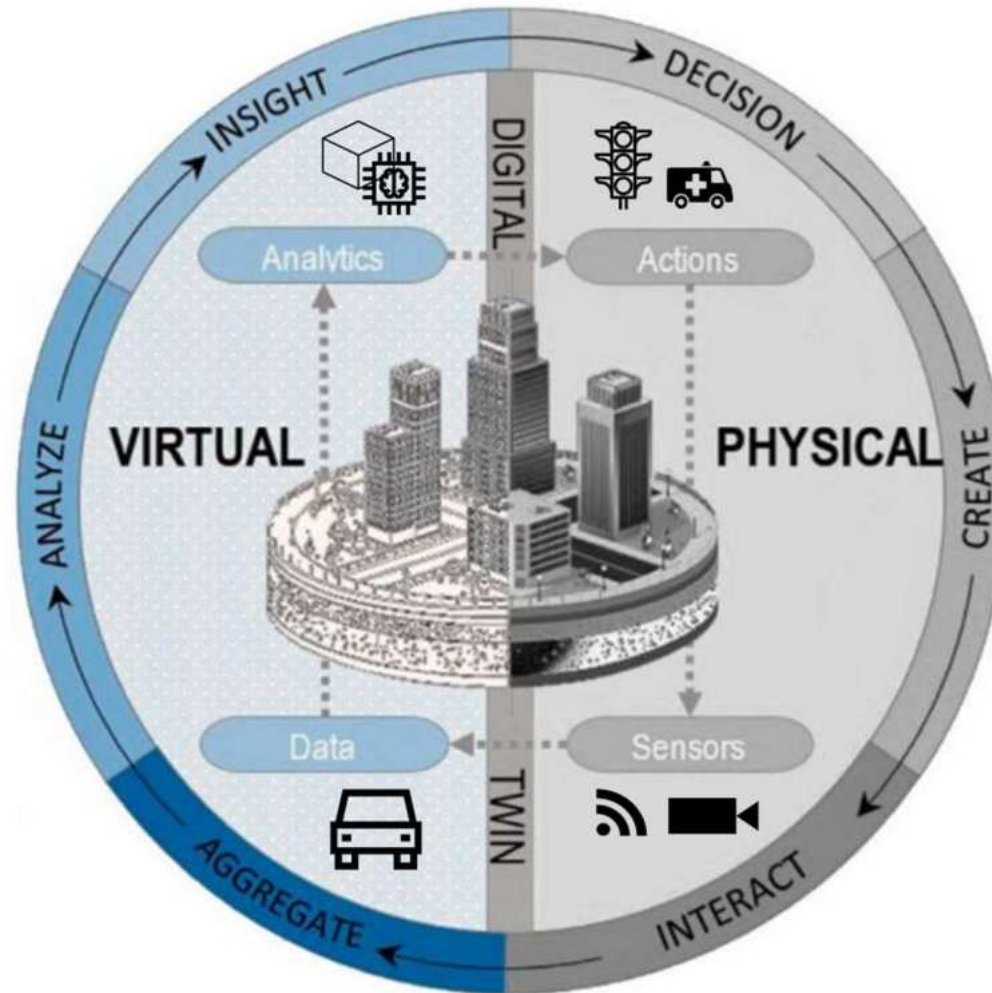

Example

Adapted from Petrova-Antonova & al, 2019