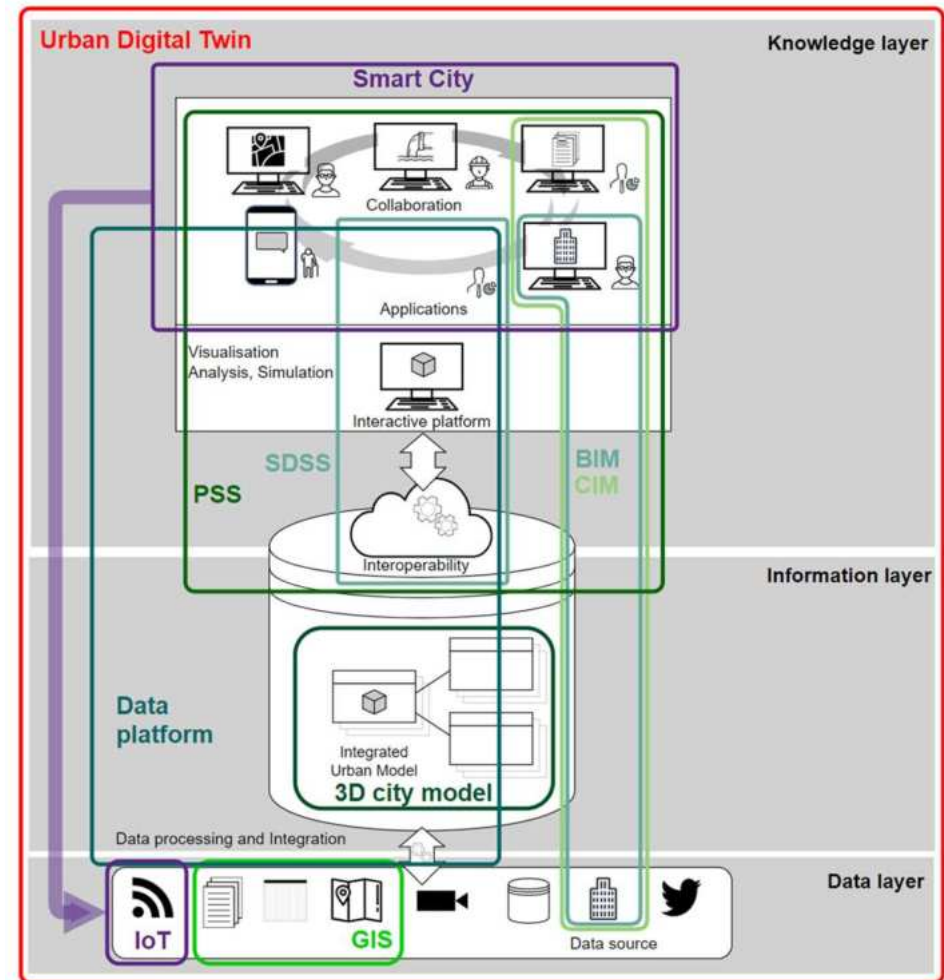

## Digital Model

Virtual reflects physical.

## Digital Shadow

Virtual reflects physical realtime

## Digital Twin

Bi-directional data flows

# Definitions: Urban Digital Twin

Smart City  
Cognitive City  
City Digital Twin  
Virtual City  
Urban brain  
Geographical Information System  
Building Information Modeling  
City Information Modeling  
Digital 3D City Models  
Planning Support Systems  
Spatial Decision Support System