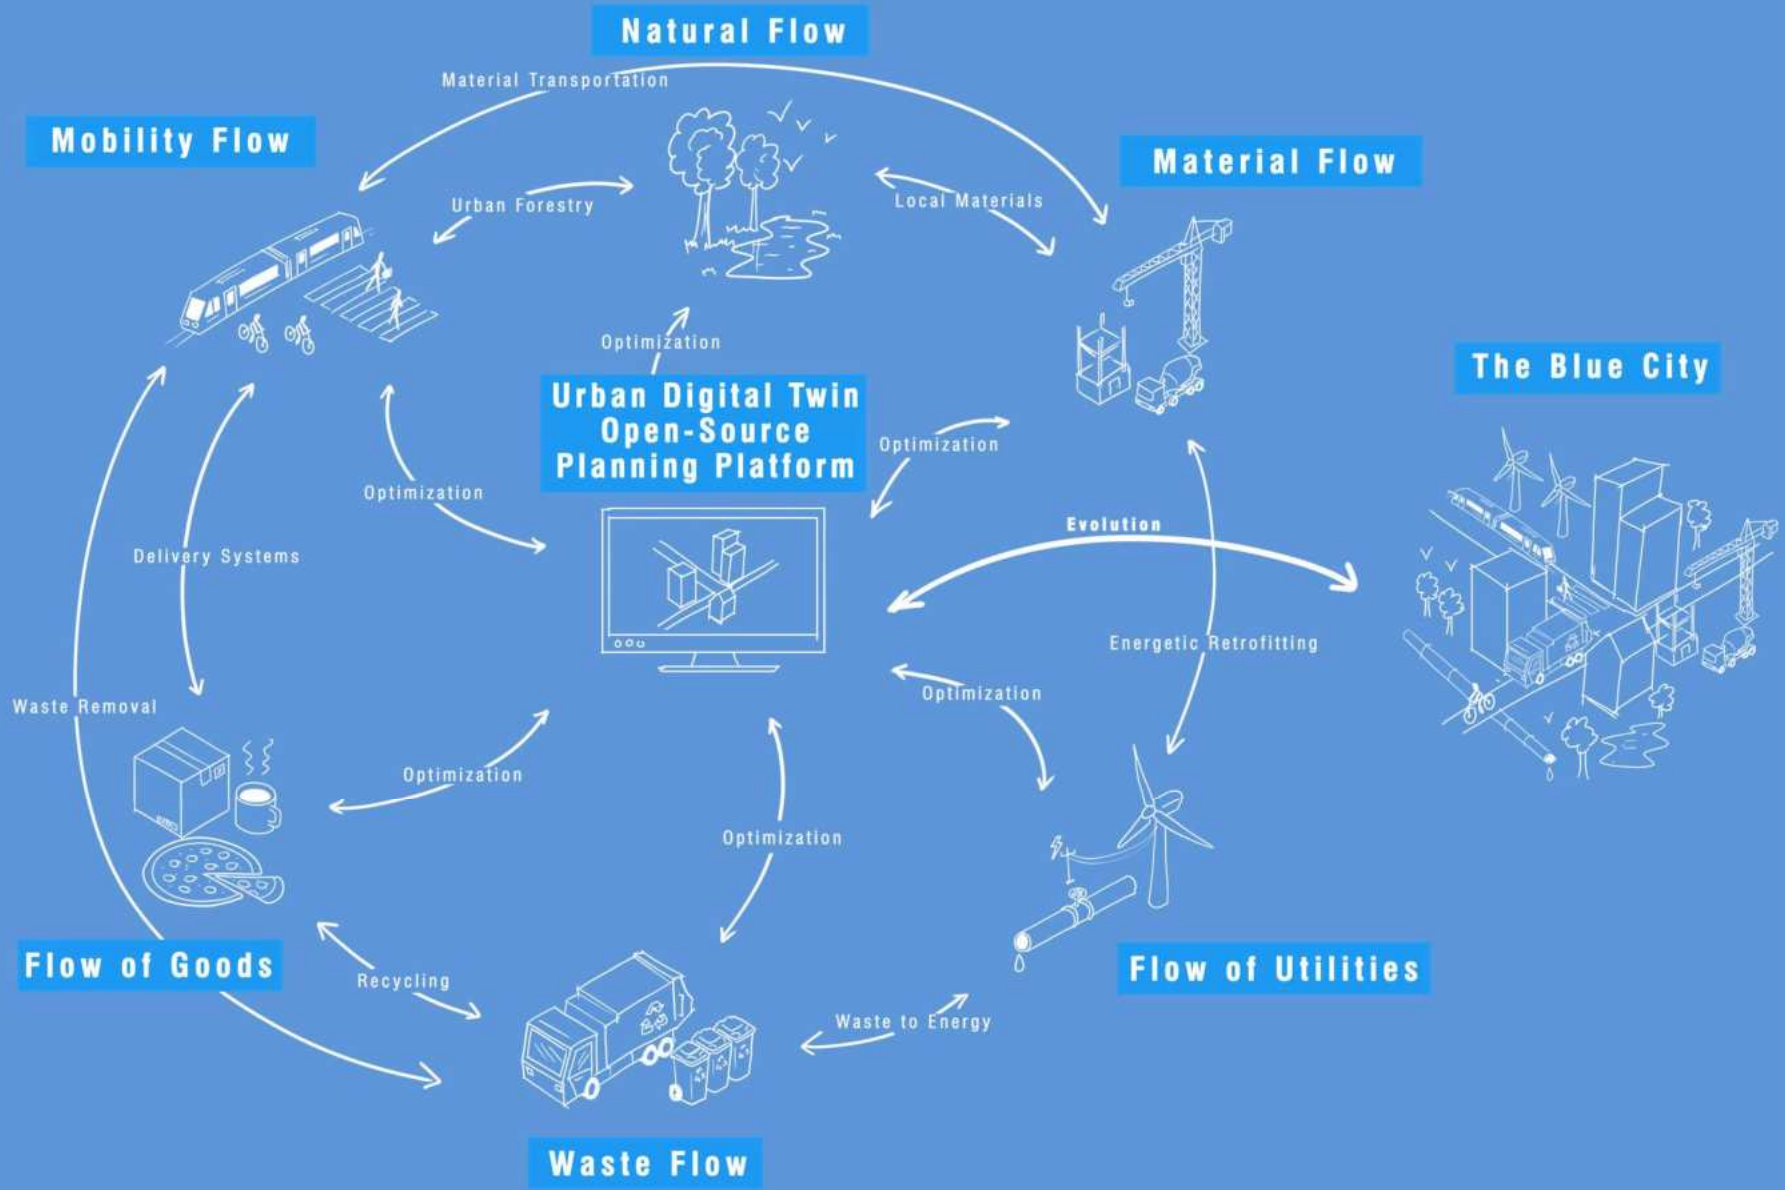

## Objectif : “Digital Twin”

Flows

Linear flow

Circular flows

Spatial scale

Temporal scale

The **Blue City** project aims to map a city's network of interconnected **FLOWS** and create a responsive **URBAN DIGITAL GAME** to support evidence-based collective decisions aimed at improving urban well-being, sustainability, resilience and maximizing ecological value.

## A living lab: Lausanne

In collaboration with research and implementation partners, as well as the City of Lausanne, the project explores how **BLUE CITY** can become a catalyst for the transition from a linear city to a **CIRCULAR CITY**.