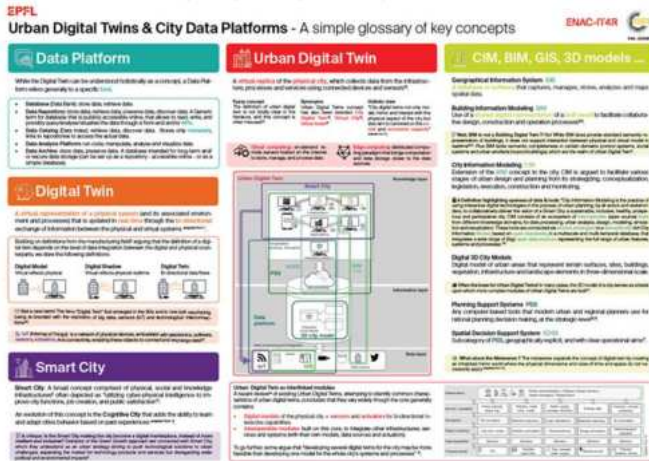

To find out more...

Urban Digital Twins & City Data Platforms - A simple glossary of key concepts

October 2022
1 page
English