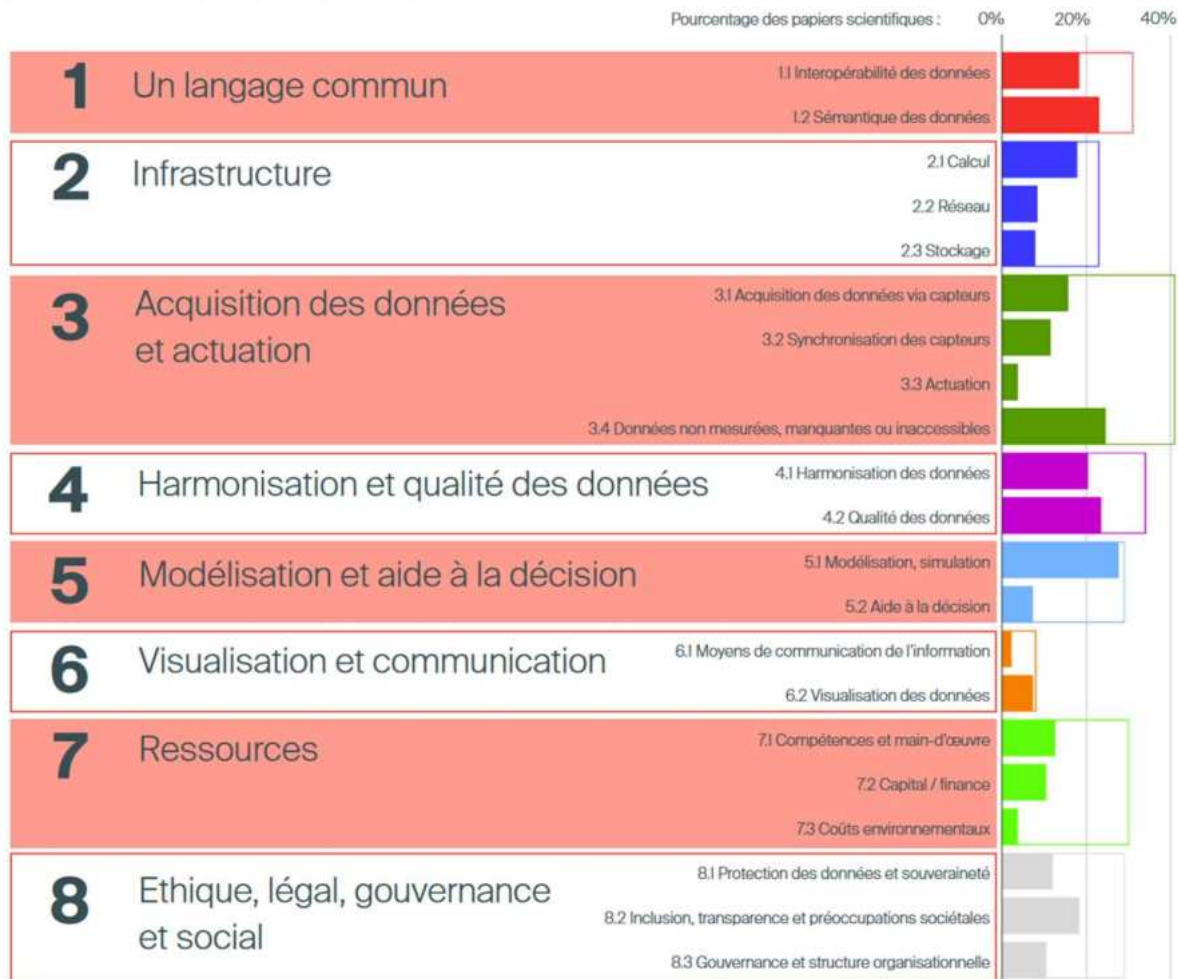

# Methodology

## 1. Papers selection criteria :

*"Urban Digital Twin" in the title, abstract, or keywords, or "Urban Data Platform" in the title from 2012 to October 10th, 2022*

→ 200 papers select **Web of Science**™

## 2. Double (human!) reading extracting

- main issues,
- unresolved challenges

→ DB of challenges structured based on Shahat's framework

# Challenges