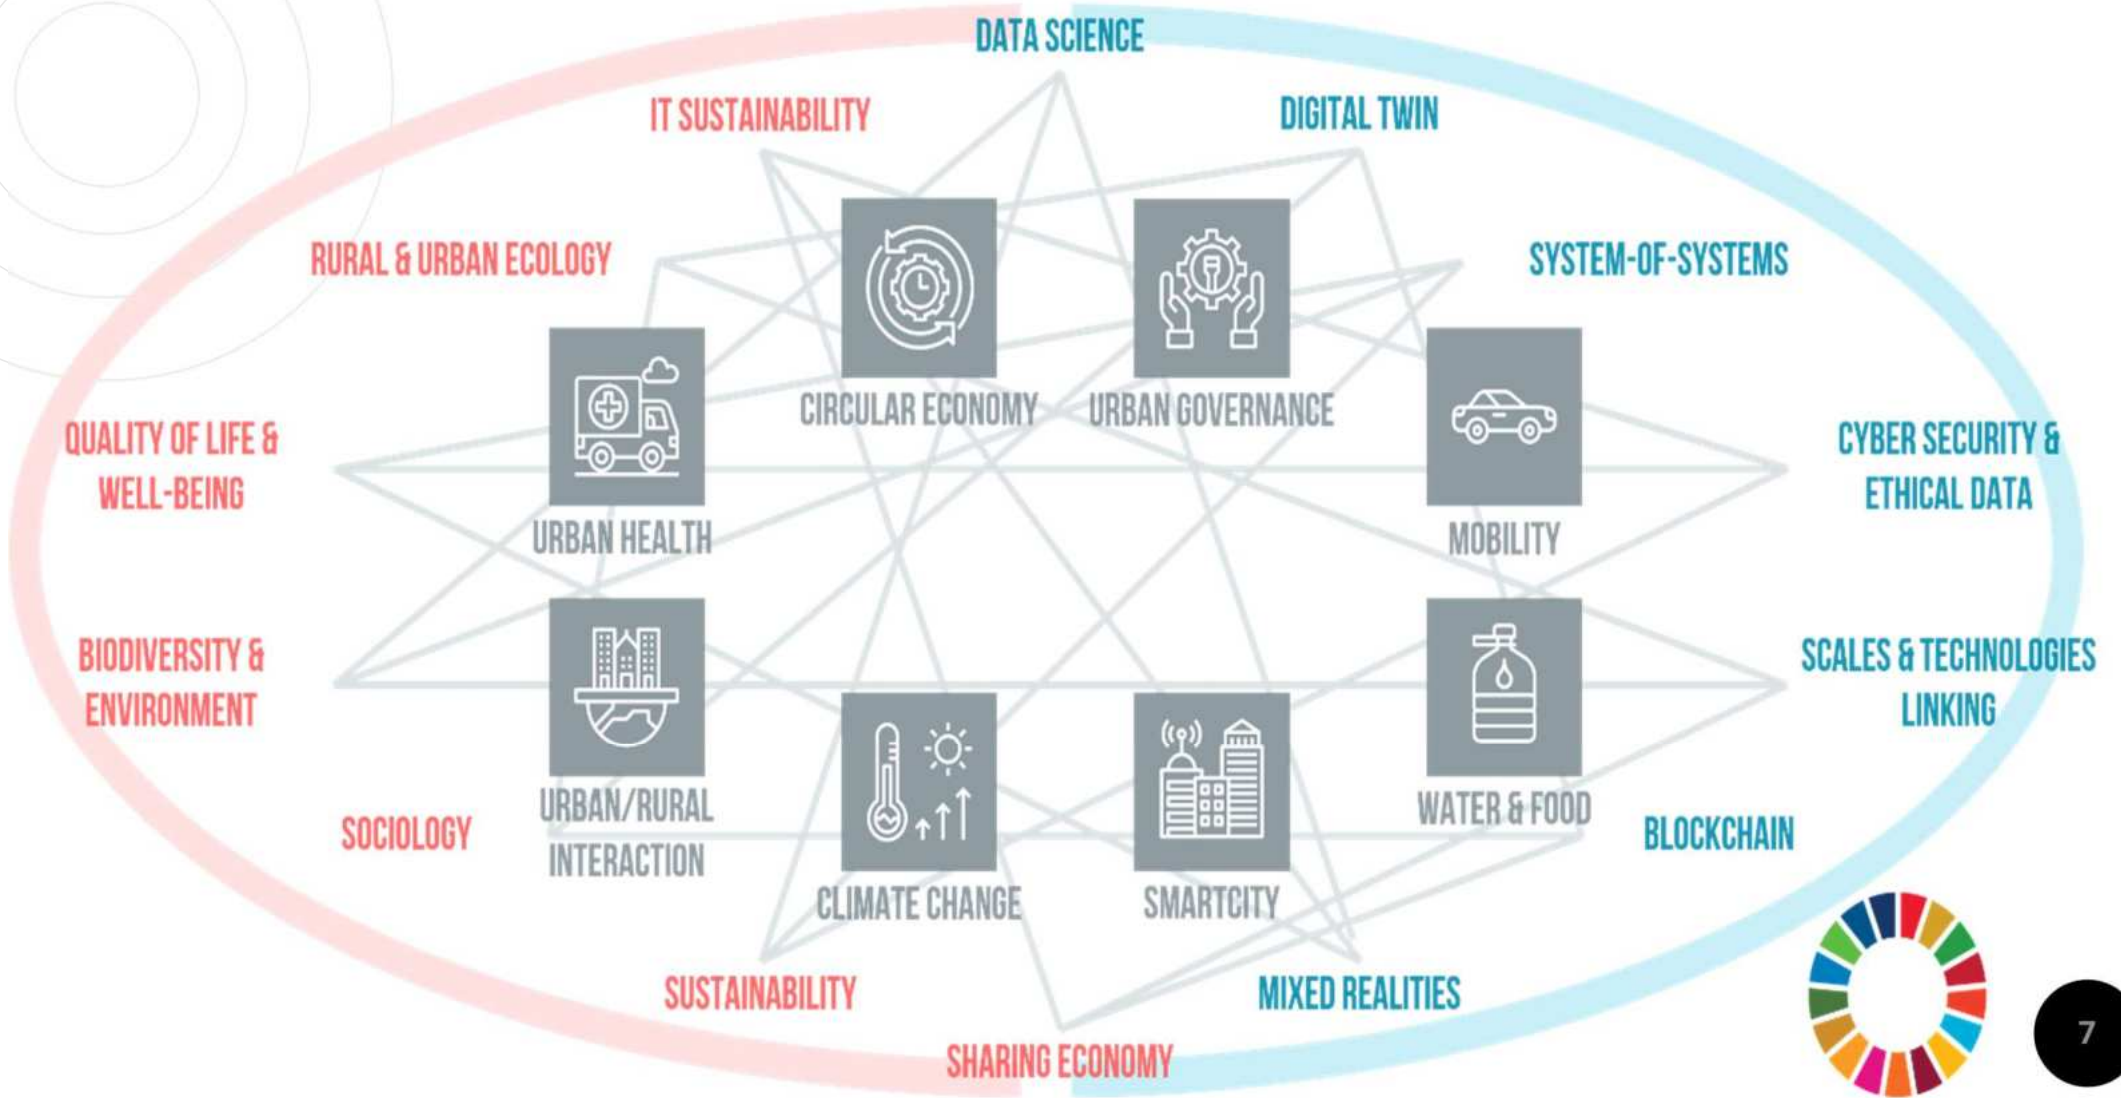

FUSTIC's TOPICS